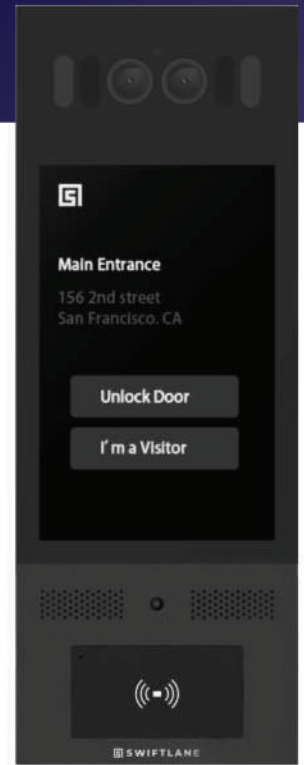

# SwiftReader X

## Cutting Edge Video Intercom and Access

SwiftReader X is designed to provide a visually stunning and intuitive video intercom and access control experience. It brings a number of innovative new features to provide a fully customizable solution for occupant and visitor access control in condominiums, apartment buildings, office buildings, gated communities, and industrial buildings.

## At a Glance

- Face recognition touchless door access
- Virtual passes and temporary visitor access
- PIN based access (Unique pin per user)
- Mobile door access
- Multi-tenant video intercom
- Package and food delivery access
- Video calls over the mobile app

## Features

Credential Types	Face Recognition Access, Mobile App Access, BLE, NFC, PIN Unlock, Key Card Access
Camera	1/2.8" Sensor, 1080p, FOV 115°(H)/ 63°V
Audio	2 Speaker, Dual Microphone Array with Echo cancellation
Display	8" IPS LCD, Touchscreen enabled