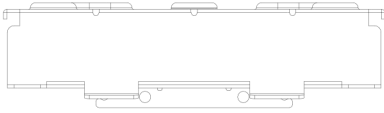

WALL BOX

4.58"
116.40 mm

12.70"
322.55 mm

WALL BRACKET

1.26"
32.00 mm