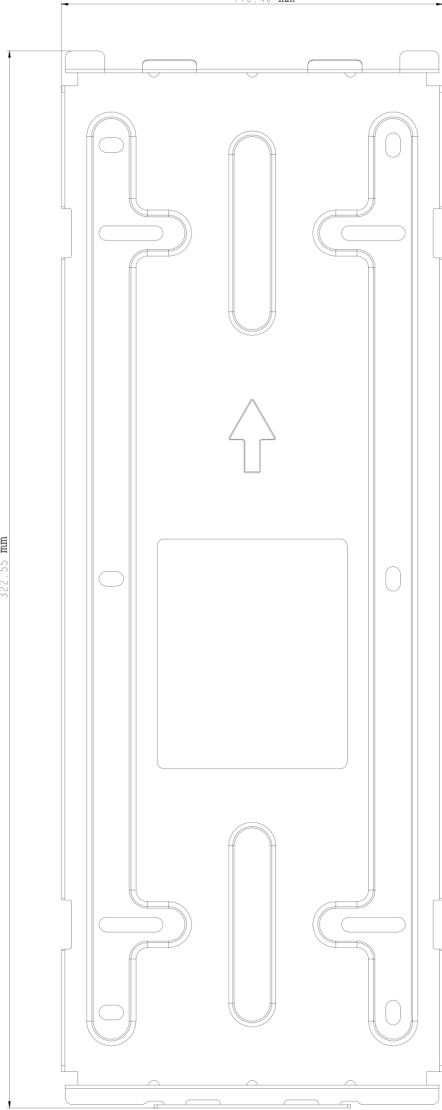

WALL BOX

4.58"
116.40 mm

12.70"
322.55 mm

WALL BRACKET

1.26"
32.00 mm