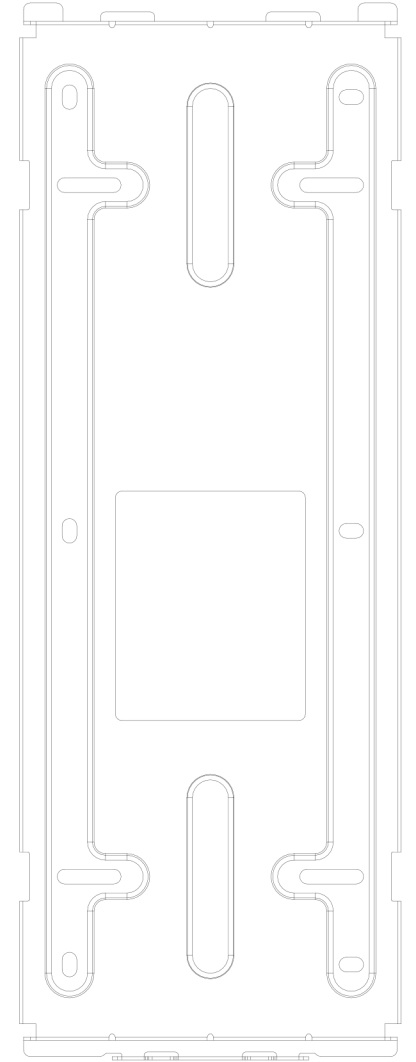

WALL BOX

4.58"
116.40 mm

12.70"
322.55 mm

WALL BRACKET

1.26"
32.00 mm