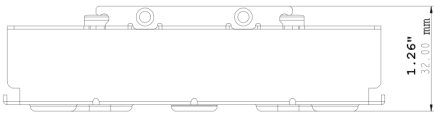

WALL BOX

4.58"
116.40 mm

12.70"
322.55 mm

WALL BRACKET

1.26"
32.00 mm